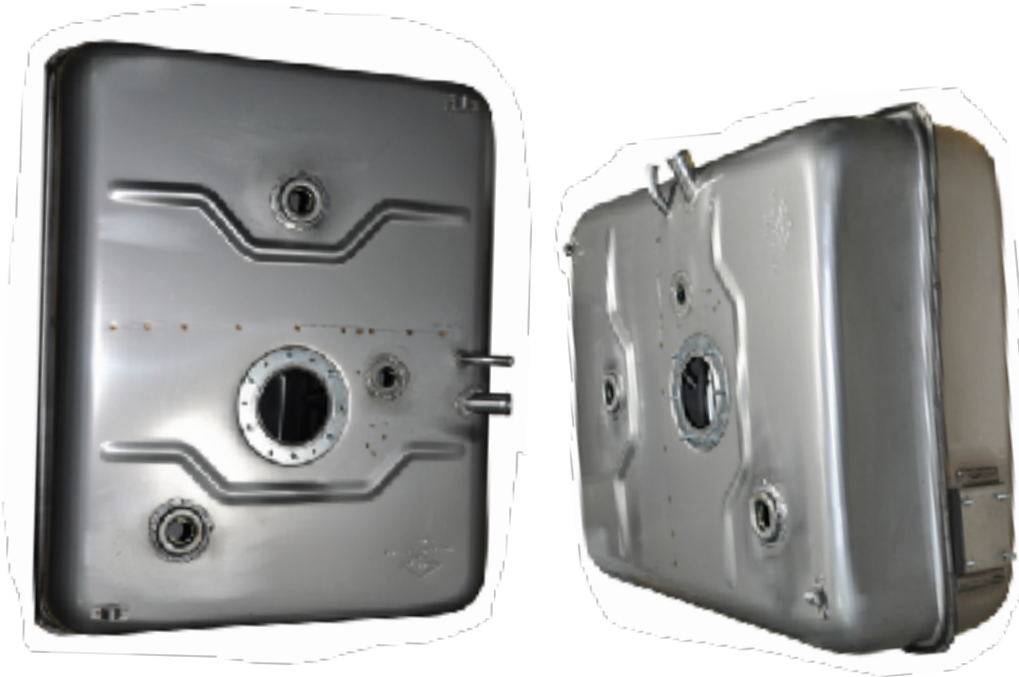

# FORD E-SERIES SUPER DUTY

### STAINLESS STEEL

Ethanol and Bio-Diesel will not cause tank to rust internally.

**FITS:** Ambulances, Disabled Access Vans, Mini School Buses, U-Haul, FedEx, UPS & Other

**1997-2010 E Series Chassis with Rear 55 Gallon Tanks Gas & Diesel**